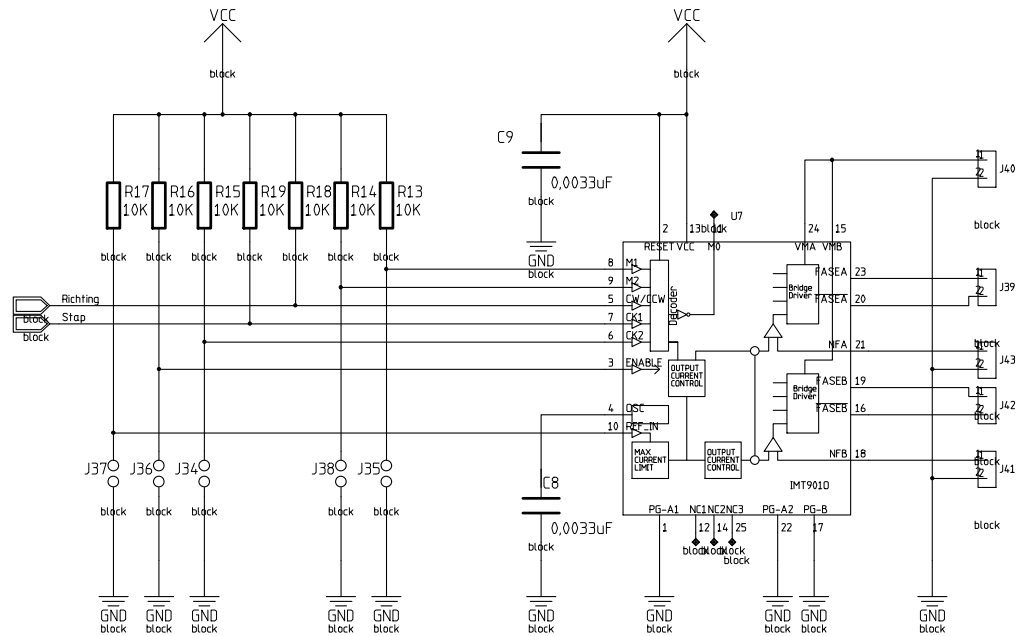

OK no.	8no		
APPROVALS			
DRAWN BY	IGF	Camera Mover Control	
CHECKED		SIZE	Camera_Stepper
DATE	20-2-2008	VER	1.1
TIME:	12:14:18	REV	A
SHEET 1 of 01			

4

3

2

1

D

D

C

C

B

B

A

A

OR no.	8no		
APPROVALS			
DRAWN BY	IGF	Camera Mover Control	
CHECKED		SIZE	IMT901
DATE	20-2-2008	VER	1.1
TIME:	12:19:10	REV	A
SHEET 1 of 01			